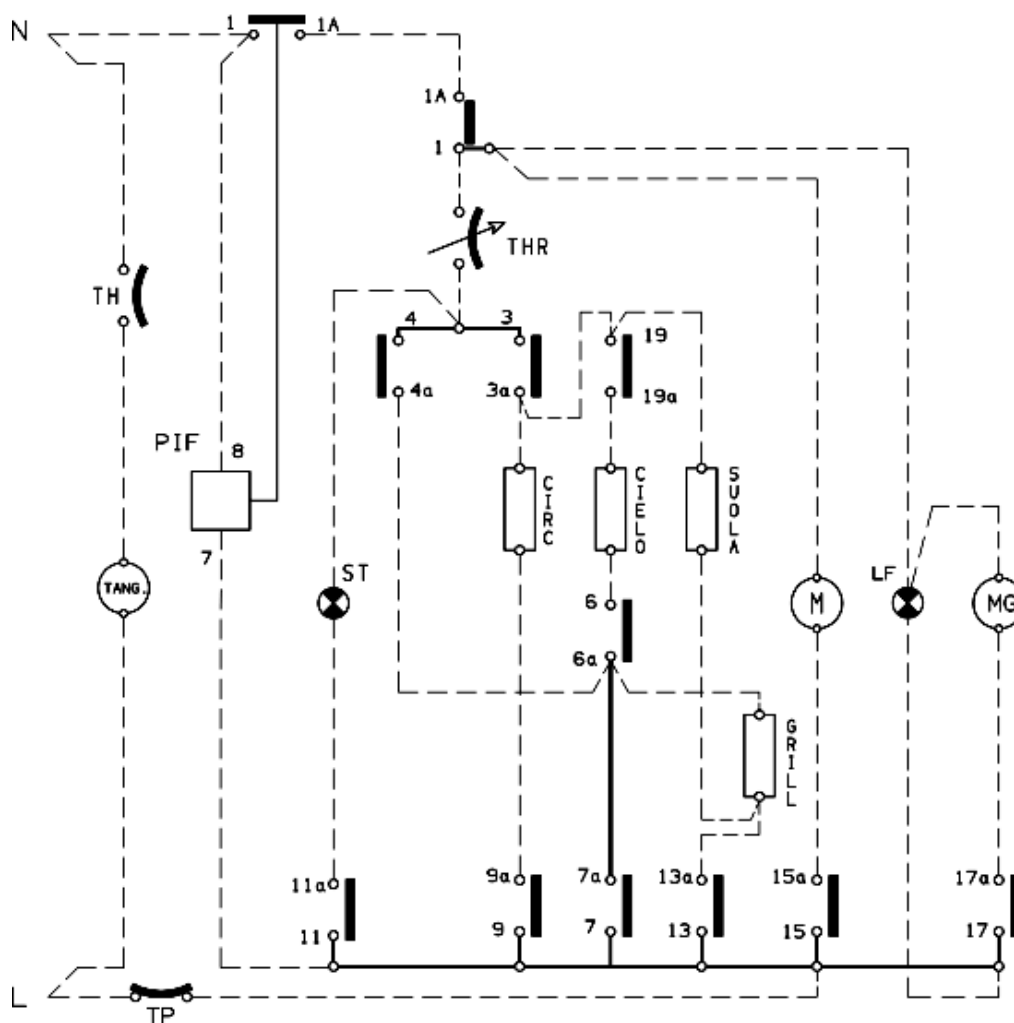

050	C00082487 (482000027549)		cabinet fixing square
051	C00143111 (482000062029)		side panel left ariston built in
052	C00266898		oven insulation mat - rear 3cm 7c
053	C00076978 (482000022693)		oven lamp 25w 220v
054	C00078426 (482000022698)		lamp assembly 25 w 230 v
055	C00081601 (482000027503)	20316...	terminal block itw x f2000
055	C00271142 (482000031029)	20317...	terminal block
056	C00119339 (482000022890)		rear cross beam new s2000
058	C00081589 (482000022704)		circulating fan motor 220-240v 30w
059	C00097990 (482000078502)		self-cleaning oven panel rh/lh
060	C00084756 (482000027642)		fixing insert m4
061	C00116236 (482000080365)	1 x C00297596 (482000023389)	wire runners oven shelf supp. shock
062	C00093431 (482000062682)		electric oven
063	C00064912 (482000075346)		screw m4x18 tsp nikelata
063	C00091781 (482000053902)	1 x C00271907 (482000031065)	round securing nut - shelf runners
064	C00082359 (482000027537)		turnspit motor
065	C00138869 (482000029401)		rotisserie shelf

4210430f

Spare parts list

Ref.	Code	From	To S/N	Substitute	Description	Notice	Industrial
066	C00082367 (482000022712)				turnspit f2000		

Electric schemes and links

Cod. 16001920001

se16001920001